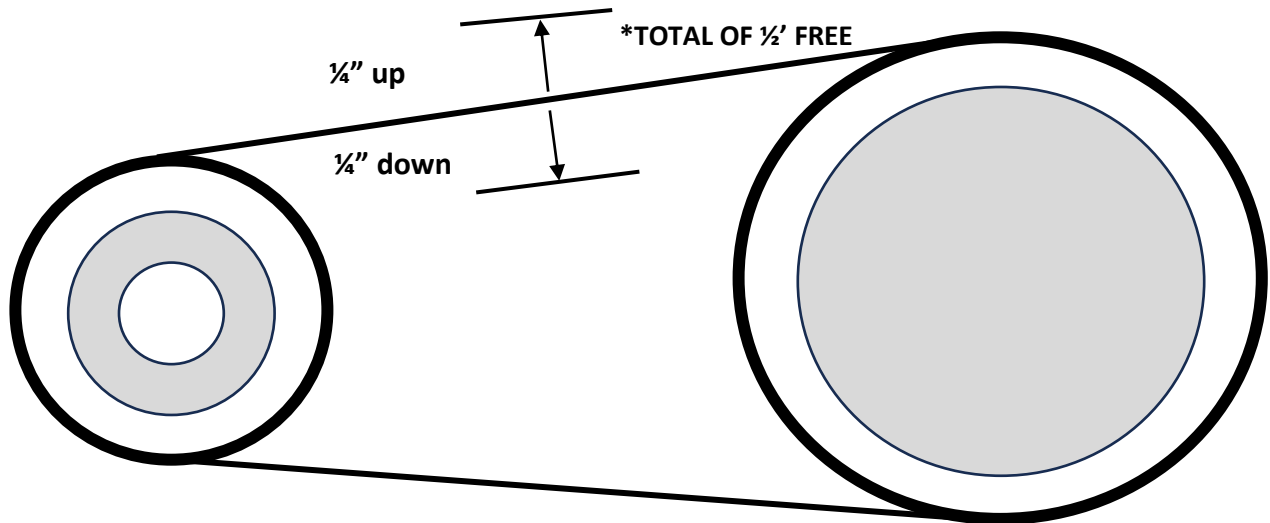

**BELT DRIVES LTD.
PRIMARY BELT FREE PLAY MEASUREMENT**

***TOTAL PRIMARY BELT FREE PLAY CAN VARY ON WIDER BELTS
DEPENDING ON THE BACKING OF THE BELTS, THE 3" AND 3-3/8"
WIDE BELTS CAN HAVE A TOTAL FREE PLAY UP TO 3/4"
ALL FREE PLAY MEASUREMENTS ARE WHEN BIKE IS COLD**